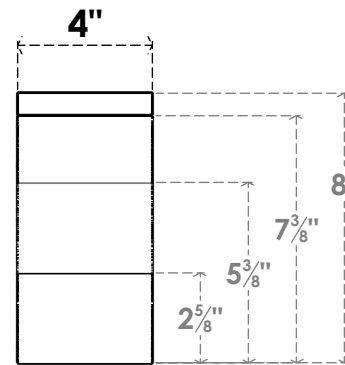

ITEM NUMBER: BRCPC040X08000X08000FST

4"W X 8"D X 8"H FUNSTON ARCHITECTURAL GRADE PVC CLOSED KNEE BRACE

SIDE PROFILE

FRONT PROFILE

ISOMETRIC

EKENA MILLWORK
 2300 WEST MAIN ST.
 CLARKSVILLE, TX 75426
 TOLL FREE: 866-607-0453
 WWW.EKENAMILLWORK.COM