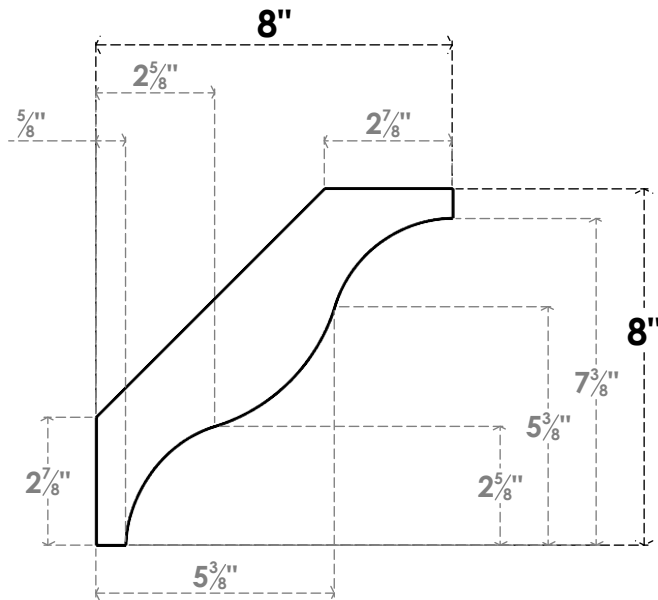

ITEM NUMBER: BRCPC040X08000X08000FST

4"W X 8"D X 8"H FUNSTON ARCHITECTURAL GRADE PVC CLOSED KNEE BRACE

SIDE PROFILE

FRONT PROFILE

ISOMETRIC

EKENA MILLWORK
 2300 WEST MAIN ST.
 CLARKSVILLE, TX 75426
 TOLL FREE: 866-607-0453
 WWW.EKENAMILLWORK.COM